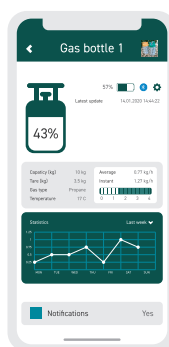

### Overview

iGasView overview of selected group (Kitchen).

Page provides simple overview of grouped items with basic information such as connection (on/off), battery status and fill level (gas cylinder) or current temperature (thermometer).

Information can be expanded to show additional information by pressing arrow down. Can be hidden again by pressing arrow up.

### Gas Bottle

Single page for each item. Shows detailed information and use statistics.

Bottom graphic shows estimated duration left on current setting (like distance to empty tank in a car). Left "speedometer" shows gas setting - from closed to fully open. Right graphic shows time left to empty bottle on current setting. Measured by using a period of time backwards (10 sec. i.e.) combined with gas level declination.