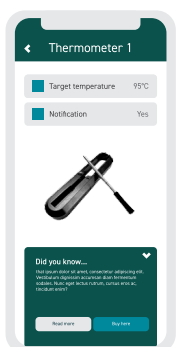

Thermometer

On unit page, it is possible to configure specific settings for selected item.

Pop-up overlays in bottom of screen provide tips and tricks to optimize use of accessories and urges user to purchase additional equipment to expand possibilities.