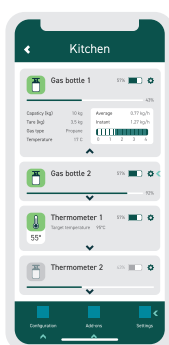

Overview

iGasView overview of selected group (Kitchen).

Page provides simple overview of grouped items with basic information such as connection (on/off), battery status and fill level (gas cylinder) or current temperature (thermometer).

Information can be expanded to show additional information by pressing arrow down. Can be hidden again by pressing arrow up.