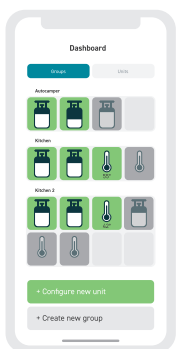

## MAIN FEATURES

Designed for outdoor  
as well as indoor use

Precise gas weight  
Water tight Ip55

Connects With  
Bluetooth

- Real Time gas level Monitoring
- Smart phone application
- Adjustable size
- Advertising
- Bluetooth connectivity
- Water tight Ip55
- Manual display - offline

# iGasView

## Smartphone Application

The iGasView app connects to iGasView devices primarily to control and monitor gas consumption in gas cylinder but can also be utilized to use for cooking thermometer, camper vans, and use in caravan/RV construction and other applications related to use of gas.

### Home screen

Dashboard landing page shows overview of grouped items or single units (possible to toggle between).

Groups show overview and basic information on gas bottle level and thermometer current temperature. Gas bottles are shown in a red box if they are below critical gas level (>15%).