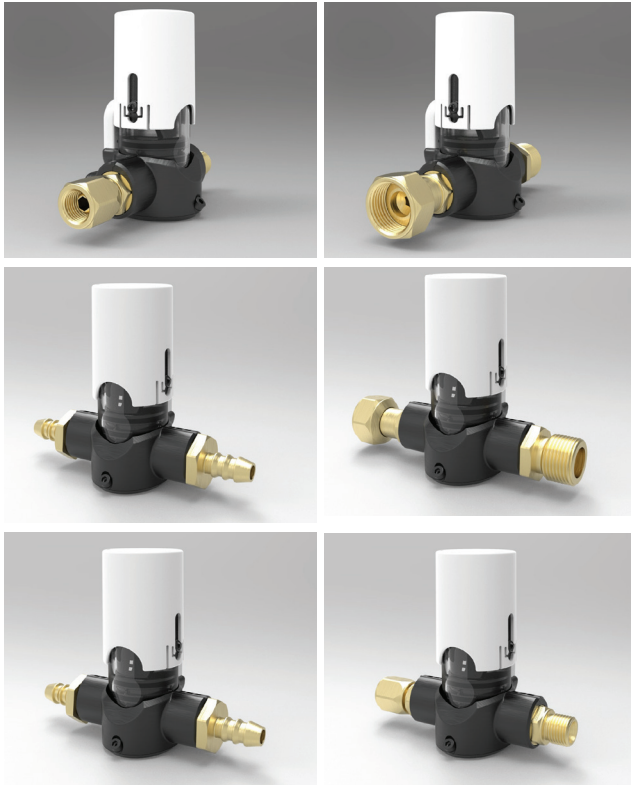

GazOkay®

Your convenient gas leakage test device

GazOkay® Standby Mode

GazOkay® Test Mode

Minimize your risk of gas incidents & accidents

Maximum gas safety is the main concern of all gas appliance users globally. LPG is a very safe fuel to consume, however we all get shocked when gas incidents or even accidents happen. The GazOkay® leak test device is a new easy way to manage your risk concerns.

1 Instant gas leak test

GazOkay® will test your entire gas supply line instantly. Just press the knob and look at the built-in transparent window filled with liquid. It is easy to visually detect any gas leakage indication. Lack of gas bubbles in the window indicate a gas-tight installation. Visible gas bubbles indicate a gas leakage.

2 Flexible installation

GazOkay® is easy to install. It can be mounted at the inlet of your gas appliance, right after the regulator, or anywhere in the pipeline in-between – wherever you find the most convenient place of installation. You can choose between an upright or downward positioning version of the GazOkay® unit, whichever fits best with your gas appliance location.

3 Fits different setups

GazOkay® works with all types of gas cylinders and regulators as well as piped gas from a central supply system. It comes in several variants to easily fit different setups. You can choose between threaded connections or hose nozzle/sleeve/or compression fittings for easy installation.