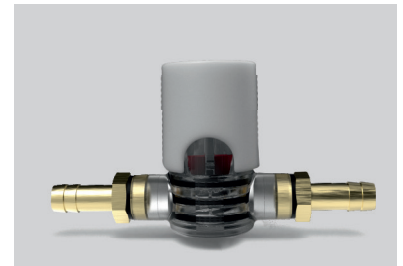

GazOkay®

Your convenient gas leakage test device

GazOkay® Standby Mode

GazOkay® Test Mode

Minimize your risk of gas incidents & accidents

Maximum gas safety is the main concern of all gas appliance users globally. LPG is a very safe fuel to consume, however we all get shocked when gas incidents or even accidents happen. The GazOkay® leak test device is a new easy way to manage your risk concerns.

1 Instant gas leak test

GazOkay® will test your entire gas supply line instantly. Just press the knob and look at the built-in transparent window filled with liquid. It is easy to visually detect any gas leakage indication. Lack of gas bubbles in the window indicate a gas-tight installation. Visible gas bubbles indicate a gas leakage.

2 Flexible installation

GazOkay® is easy to install. It can be mounted at the inlet of your gas appliance, right after the regulator, or anywhere in the pipeline in-between – wherever you find the most convenient place of installation. You can choose between an upright or downward positioning version of the GazOkay® unit, whichever fits best with your gas appliance location.

3 Fits different setups

GazOkay® works with all types of gas cylinders and regulators as well as piped gas from a central supply system. It comes in several variants to easily fit different setups. You can choose between threaded connections or hose nozzle/sleeve/or compression fittings for easy installation.